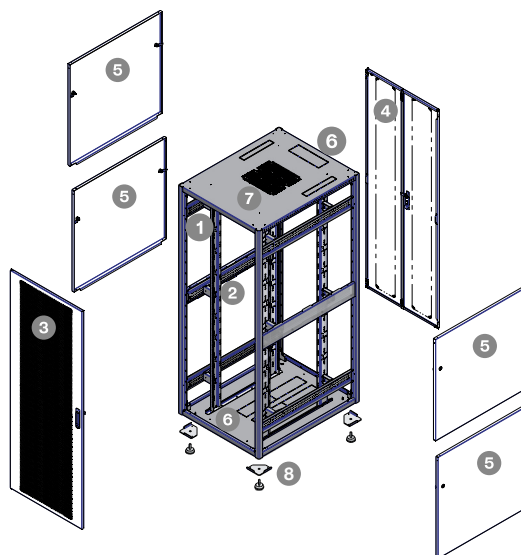

RS Élite IP20 600/800x1200 - Free standing

Description

The RS Élite Series has been designed to accommodate high-density servers. These cabinets ensure protection, connection, cooling and power supply, offering significant savings on infrastructure costs by allowing the enhancement of data processing in simple, fast, and space-saving manner. This series of 19" Rack Cabinets is ideal for creating the infrastructures typically required in Data Centre, Micro Data Centre, Datacom, as well as IT & Networks.

Technical features

The modular structure is made using 3.0 mm three-way joints welded to the base and roof assembled with 4 supporting profiles in 2.0 mm thick steel sheet. Cabinets are equipped with reversible single, or mesh doors with 80% perforation, swivel handle with key, 4 vertical 19" uprights with numbered units (RU's) and adjustable in depth. Cabinets are supplied fully assembled, but on request, they can be available in flat pack.

Technical specifications

Structure	Modular and disassemblable	Cable entry	Pre-cut, in base and roof (optional brush)
Material	2.0 mm steel sheet	PDU bracket	2xPDU (optional))
Static load	1800 Kg	Ventilation	Natural or forced (up to 4 fans)
19" Uprights	4 pcs, C=2.00 mm, 19" as per IEC 60297-1-2	Color	Black RAL 9005*
Front door	80% perforated	Coating	Epoxy powder
Rear door	Split perforated 80%	Degree of protection	IP20 according to EN 60529
Side panels	Sectioned and removable with 1.0 mm ¼-turn lock	Conformity	RoHS 2 Directive 2011/65 /EU
Levelling feet	M10x43 mm	Warranty	2 years

*Available in white RAL 9016 on request

RS Élite IP20 600/800x1200 - Free standing

Construction drawing

- 1 Modular and disassemblable structure
- 2 Depth adjustable 19" uprights with numbered units (RU's)
- 3 80% perforated door with swivel handle
- 4 80% perforated split door with swivel handle
- 5 Sectioned and removable side panels
- 6 Cable entry from base and roof
- 7 Allows the installation of ventilation kit
- 8 Levelling feet