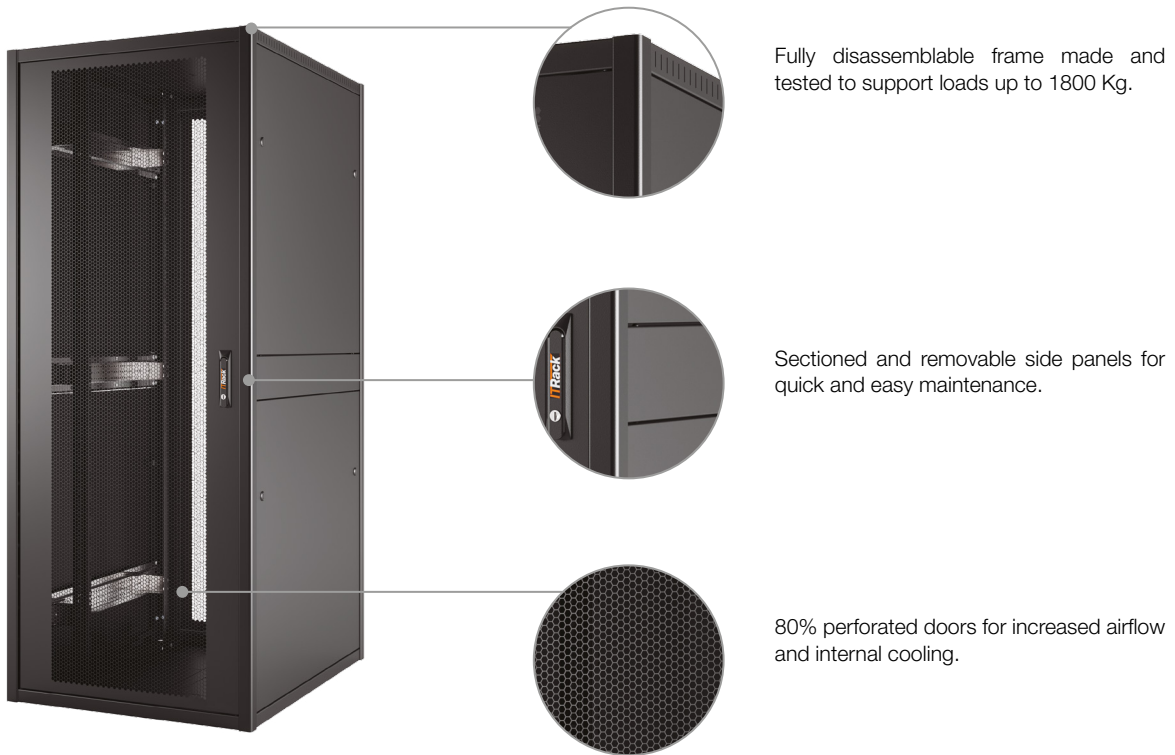

RS Élite IP20 600/800x1200 - Free standing

Description

The RS Élite Series has been designed to accommodate high-density servers. These cabinets ensure protection, connection, cooling and power supply, offering significant savings on infrastructure costs by allowing the enhancement of data processing in simple, fast, and space-saving manner. This series of 19" Rack Cabinets is ideal for creating the infrastructures typically required in Data Centre, Micro Data Centre, Datacom, as well as IT & Networks.

Technical features

The modular structure is made using 3.0 mm three-way joints welded to the base and roof assembled with 4 supporting profiles in 2.0 mm thick steel sheet. Cabinets are equipped with reversible single, or mesh doors with 80% perforation, swivel handle with key, 4 vertical 19" uprights with numbered units (RU's) and adjustable in depth. Cabinets are supplied fully assembled, but on request, they can be available in flat pack.

Technical specifications

Structure	Modular and disassemblable	Cable entry	Pre-cut, in base and roof (optional brush)
Material	2.0 mm steel sheet	PDU bracket	2xPDU (optional))
Static load	1800 Kg	Ventilation	Natural or forced (up to 4 fans)
19" Uprights	4 pcs, C=2.00 mm, 19" as per IEC 60297-1-2	Color	Black RAL 9005*
Front door	80% perforated	Coating	Epoxy powder
Rear door	Split perforated 80%	Degree of protection	IP20 according to EN 60529
Side panels	Sectioned and removable with 1.0 mm ¼-turn lock	Conformity	RoHS 2 Directive 2011/65 /EU
Levelling feet	M10x43 mm	Warranty	2 years

*Available in white RAL 9016 on request

RS Élite IP20 600/800x1200 - Free standing

Construction drawing

- 1 Modular and disassemblable structure
- 2 Depth adjustable 19" uprights with numbered units (RU's)
- 3 80% perforated door with swivel handle
- 4 80% perforated split door with swivel handle
- 5 Sectioned and removable side panels
- 6 Cable entry from base and roof
- 7 Allows the installation of ventilation kit
- 8 Levelling feet