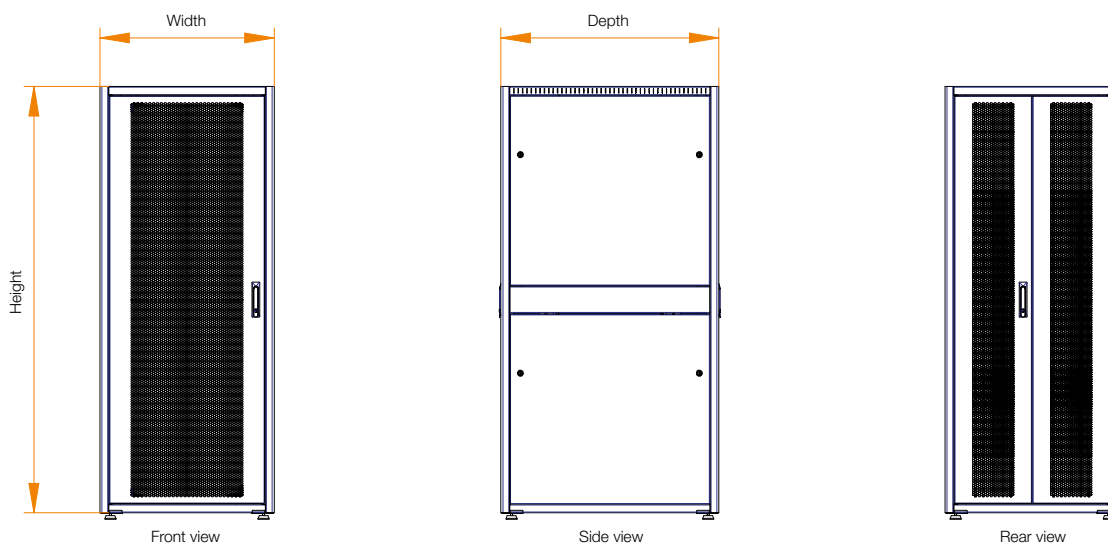

Technical features

The modular structure is made using 3.0 mm three-way joints welded to the base and roof assembled with 4 supporting profiles in 2.0 mm thick steel sheet. Cabinets are equipped with reversible single, or mesh doors with 80% perforation, swivel handle with key, 4 vertical 19" uprights with numbered units (RU's) and adjustable in depth. Cabinets are supplied fully assembled, but on request, they can be available in flat pack.

Technical specifications

Structure	Modular and disassemblable	Cable entry	Pre-cut, in base and roof (optional brush)
Material	2.0 mm steel sheet	PDU bracket	2xPDU (optional))
Static load	1800 Kg	Ventilation	Natural or forced (up to 4 fans)
19" Uprights	4 pcs, C=2.00 mm, 19" as per IEC 60297-1-2	Color	Black RAL 9005*
Front door	80% perforated	Coating	Epoxy powder
Rear door	Split perforated 80%	Degree of protection	IP20 according to EN 60529
Side panels	Sectioned and removable with 1.0 mm ¼-turn lock	Conformity	RoHS 2 Directive 2011/65 /EU
Levelling feet	M10x43 mm	Warranty	2 years

*Available in white RAL 9016 on request

RS Élite IP20 600/800x1200 - Free standing

Construction drawing

- 1 Modular and disassemblable structure
- 2 Depth adjustable 19" uprights with numbered units (RU's)
- 3 80% perforated door with swivel handle
- 4 80% perforated split door with swivel handle
- 5 Sectioned and removable side panels
- 6 Cable entry from base and roof
- 7 Allows the installation of ventilation kit
- 8 Levelling feet

Dimensions

Versions

P/N	Description	Units	Height	Width	Depth	Color
309319	RS Élite floor-standing with perforated doors	42	1957 mm	600 mm	1200 mm	Black, RAL 9005
309321	RS Élite floor-standing with perforated doors	48	2224 mm	600 mm	1200 mm	Black, RAL 9005
309320	RS Élite floor-standing with perforated doors	42	1957 mm	800 mm	1200 mm	Black, RAL 9005
309322	RS Élite floor-standing with perforated doors	48	2224 mm	800 mm	1200 mm	Black, RAL 9005