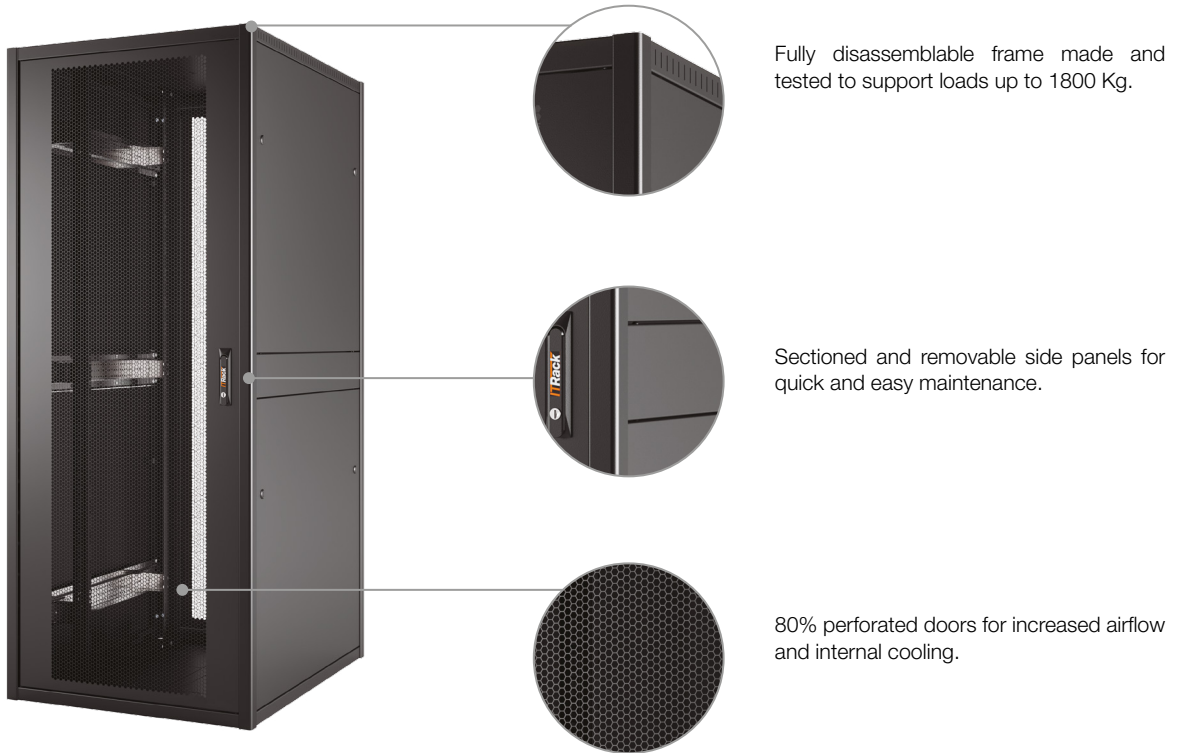

RS Élite IP20 600/800x1200 - Free standing

Description

The RS Élite Series has been designed to accommodate high-density servers. These cabinets ensure protection, connection, cooling and power supply, offering significant savings on infrastructure costs by allowing the enhancement of data processing in simple, fast, and space-saving manner. This series of 19" Rack Cabinets is ideal for creating the infrastructures typically required in Data Centre, Micro Data Centre, Datacom, as well as IT & Networks.

Technical features

The modular structure is made using 3.0 mm three-way joints welded to the base and roof assembled with 4 supporting profiles in 2.0 mm thick steel sheet. Cabinets are equipped with reversible single, or mesh doors with 80% perforation, swivel handle with key, 4 vertical 19" uprights with numbered units (RU's) and adjustable in depth. Cabinets are supplied fully assembled, but on request, they can be available in flat pack.

Technical specifications

Structure	Modular and disassemblable	Cable entry	Pre-cut, in base and roof (optional brush)
Material	2.0 mm steel sheet	PDU bracket	2xPDU (optional)
Static load	1800 Kg	Ventilation	Natural or forced (up to 4 fans)
19" Uprights	4 pcs, C=2.00 mm, 19" as per IEC 60297-1-2	Color	Black RAL 9005*
Front door	80% perforated	Coating	Epoxy powder
Rear door	80% perforated	Degree of protection	IP20 according to EN 60529
Side panels	Sectioned and removable with 1.0 mm ¼-turn lock	Conformity	RoHS 2 Directive 2011/65/EU
Levelling feet	M10x43 mm	Warranty	2 years

*Available in white RAL 9016 on request

RS Élite IP20 600/800x1200 - Free standing

Construction drawing

- 1 Modular and disassemblable structure
- 2 Depth adjustable 19" uprights with numbered units (RU's)
- 3 80% perforated door with swivel handle
- 4 80% perforated door with swivel handle
- 5 Sectioned and removable side panels
- 6 Cable entry from base and roof
- 7 Allows the installation of ventilation kit
- 8 Levelling feet