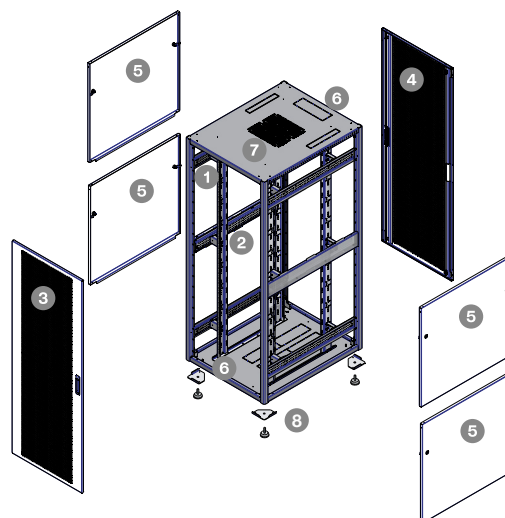

RS Élite IP20 600/800x1200 - Free standing

Description

The RS Élite Series has been designed to accommodate high-density servers. These cabinets ensure protection, connection, cooling and power supply, offering significant savings on infrastructure costs by allowing the enhancement of data processing in simple, fast, and space-saving manner. This series of 19" Rack Cabinets is ideal for creating the infrastructures typically required in Data Centre, Micro Data Centre, Datacom, as well as IT & Networks.

Technical features

The modular structure is made using 3.0 mm three-way joints welded to the base and roof assembled with 4 supporting profiles in 2.0 mm thick steel sheet. Cabinets are equipped with reversible single, or mesh doors with 80% perforation, swivel handle with key, 4 vertical 19" uprights with numbered units (RU's) and adjustable in depth. Cabinets are supplied fully assembled, but on request, they can be available in flat pack.

Technical specifications

Structure	Modular and disassemblable	Cable entry	Pre-cut, in base and roof (optional brush)
Material	2.0 mm steel sheet	PDU bracket	2xPDU (optional)
Static load	1800 Kg	Ventilation	Natural or forced (up to 4 fans)
19" Uprights	4 pcs, C=2.00 mm, 19" as per IEC 60297-1-2	Color	Black RAL 9005*
Front door	80% perforated	Coating	Epoxy powder
Rear door	80% perforated	Degree of protection	IP20 according to EN 60529
Side panels	Sectioned and removable with 1.0 mm ¼-turn lock	Conformity	RoHS 2 Directive 2011/65/EU
Levelling feet	M10x43 mm	Warranty	2 years

*Available in white RAL 9016 on request

RS Élite IP20 600/800x1200 - Free standing

Construction drawing

- 1 Modular and disassemblable structure
- 2 Depth adjustable 19" uprights with numbered units (RU's)
- 3 80% perforated door with swivel handle
- 4 80% perforated door with swivel handle
- 5 Sectioned and removable side panels
- 6 Cable entry from base and roof
- 7 Allows the installation of ventilation kit
- 8 Levelling feet