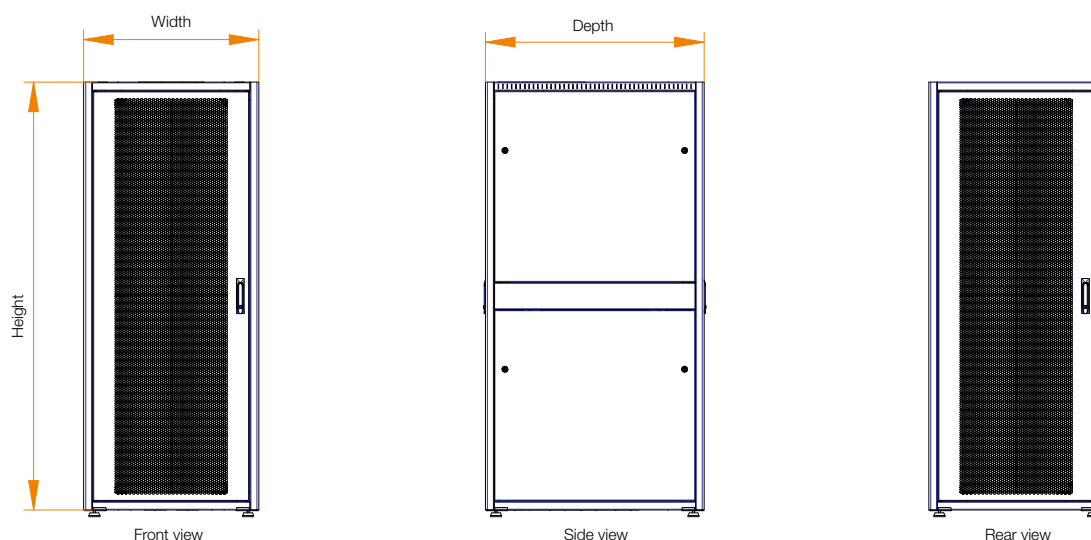

Dimensions

Versions

P/N	Description	Units	Height	Width	Depth	Color
309315	RS Élite floor-standing with perforated doors	42	1957 mm	600 mm	1200 mm	Black, RAL 9005
309317	RS Élite floor-standing with perforated doors	48	2224 mm	600 mm	1200 mm	Black, RAL 9005
309316	RS Élite floor-standing with perforated doors	42	1957 mm	800 mm	1200 mm	Black, RAL 9005
309318	RS Élite floor-standing with perforated doors	48	2224 mm	800 mm	1200 mm	Black, RAL 9005

Other dimensions and configurations are available on request.

Accessories

P/N	Description	Height	Width	Depth	Color
309342	Brush for the cable entry (2 pcs)	10.4 mm	50 mm	301 mm	Black, RAL 9005
309338	Bracket for 2 PDU's for 42U/48U	1760 mm	29 mm	190.5 mm	Black, RAL 9005