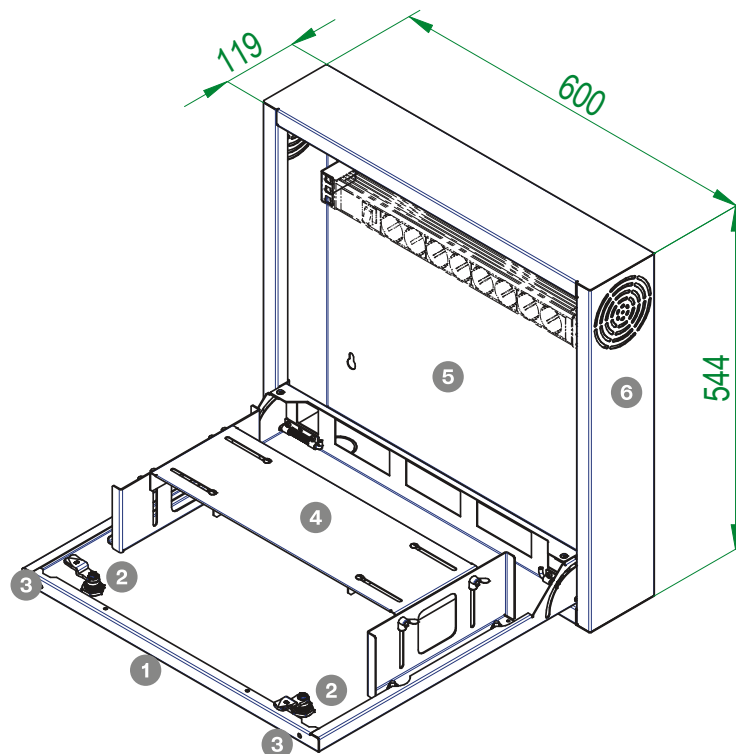

Security DVR/NVR

Construction Drawing & Dimensions

- ① Front door with 90° opening
- ② Dual lock with two different keys
- ③ Predisposition for magnetic micro contact for connection to the alarm system
- ④ Adjustable brackets
- ⑤ Bracket 19" 1U for bracket for PDU
- ⑥ Ventilation grids

Versions

P/N	Description	Height	Width	Depth	Color
309266	Security DVR/NVR - wall mount	544 mm	600 mm	119 mm	Black, RAL 9005
309267	Security DVR/NVR - wall mount	544 mm	600 mm	119 mm	White, RAL 9016

Accessories

P/N	Description	Height	Width	Depth	Color
309153	VESA bracket 50 x 50, 75 x 75 and 100 x 100	125 mm	175 mm	23 mm	Black, RAL 9005
309156	VESA bracket 50 x 50, 75 x 75 and 100 x 100	125 mm	175 mm	23 mm	White, RAL 9016
309154	Bracket Kit 19" 1U in the cables compartment	45 mm	482,6 mm	60 mm	Black, RAL 9005
309157	Bracket Kit 19" 1U in the cables compartment	45 mm	482,6 mm	60 mm	White, RAL 9016
309139	PDU 19" 1U 8 universal sockets light switch	45 mm	482,6 mm	45 mm	Black, RAL 9005
309148	Single fan 220V with Schuko plug	38 mm	120 mm	120 mm	Black, RAL 9005