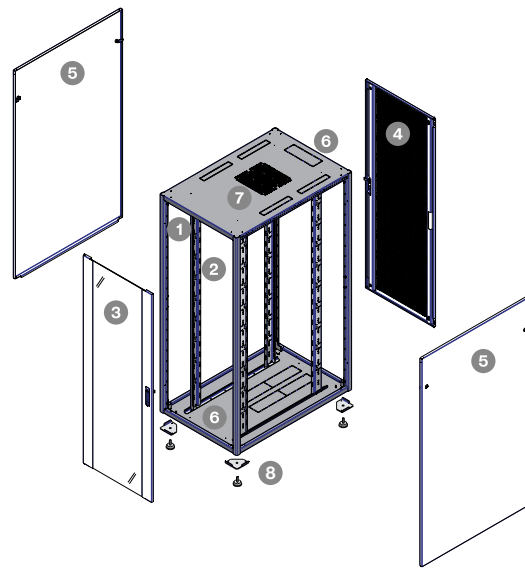

Server IP20 600x1000 - Free standing

Description

The Server Series has been designed to use in Data Centers of any size. Thanks to its robustness, this cabinet can support considerable loads to install servers, uninterruptible power supplies and devices of any manufacturer.

Technical features

The modular structure, is made of four (4), load-bearing, steel sheet, 2.0 mm-thick and rounded-corner profiles, to guarantee exceptional strength. Assembly and disassembly of the complete structure is straightforward and quick. The Rack can be supplied either fully assembled or in flat-pack packaging. Racks of this Series are available with tempered glass front door and 80% perforated rear door, both fitted with a swivel handle lock with key. Side panels are removable and fitted with a quarter-turn lock. On request, they can be supplied with lock with key.

Technical Specifications

Structure	Modular and disassemblable	Levelling feet	4 pcs of M10x35 mm
Material	2.0 mm steel sheet	Cable entry	Pre-cut, base and roof (optional brush)
Static load	1000 kg	Roof ventilation	Natural or forced (up to four fans)
19" Uprights	4 pcs, C=2.00 mm, 19" as per IEC 60297-1-2	Color	Epoxy powder Black RAL 9005
Front door	With 4.0 mm glass, tempered as per EN 12150-1	Protection degree	IP20 as per EN 60529
Rear door	Perforated 80%	Conformity	RoHS 2 Directive 2011/65 / EU
Side panels	Removable, 1.0 mm steel sheet, with ¼ turn lock	Warranty	2 years

Server IP20 600x1000 - Free standing

Construction Drawing

- 1 Modular and disassemblable structure
- 2 Depth-adjustable 19" uprights
- 3 Glass front door with swivel handle
- 4 80% perforated rear door with swivel handle
- 5 Removable side panels
- 6 Cable entry from base and roof
- 7 Allows the installation of ventilation
- 8 Levelling feet