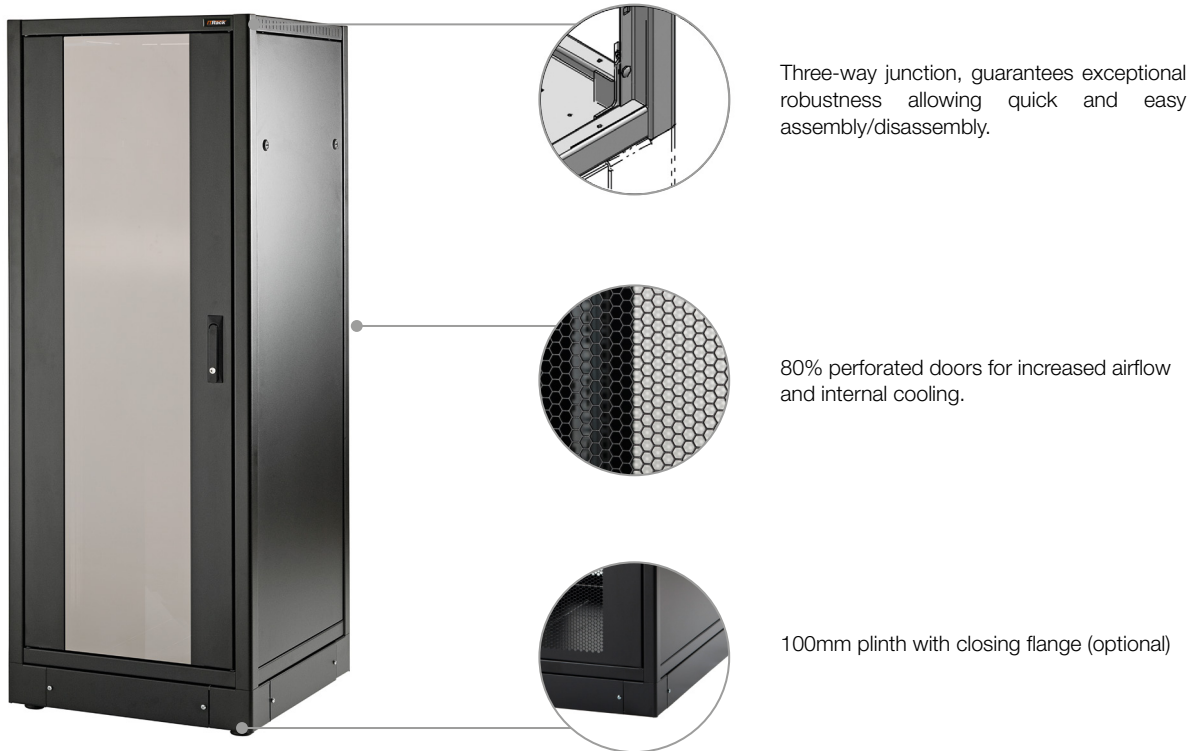

Server IP20 600x1000 - Free standing

Description

The Server Series has been designed to use in Data Centers of any size. Thanks to its robustness, this cabinet can support considerable loads to install servers, uninterruptible power supplies and devices of any manufacturer.

Technical features

The modular structure, is made of four (4), load-bearing, steel sheet, 2.0 mm-thick and rounded-corner profiles, to guarantee exceptional strength. Assembly and disassembly of the complete structure is straightforward and quick. The Rack can be supplied either fully assembled or in flat-pack packaging. Racks of this Series are available with tempered glass front door and 80% perforated rear door, both fitted with a swivel handle lock with key. Side panels are removable and fitted with a quarter-turn lock. On request, they can be supplied with lock with key.

Technical Specifications

Structure	Modular and disassemblable	Levelling feet	4 pcs of M10x35 mm
Material	2.0 mm steel sheet	Cable entry	Pre-cut, base and roof (optional brush)
Static load	1000 kg	Roof ventilation	Natural or forced (up to four fans)
19" Uprights	4 pcs, C=2.00 mm, 19" as per IEC 60297-1-2	Color	Epoxy powder Black RAL 9005
Front door	With 4.0 mm glass, tempered as per EN 12150-1	Protection degree	IP20 as per EN 60529
Rear door	Perforated 80%	Conformity	RoHS 2 Directive 2011/65 / EU
Side panels	Removable, 1.0 mm steel sheet, with ¼ turn lock	Warranty	2 years

Server IP20 600x1000 - Free standing

Construction Drawing

- 1 Modular and disassemblable structure
- 2 Depth-adjustable 19" uprights
- 3 Glass front door with swivel handle
- 4 80% perforated rear door with swivel handle
- 5 Removable side panels
- 6 Cable entry from base and roof
- 7 Allows the installation of ventilation
- 8 Levelling feet