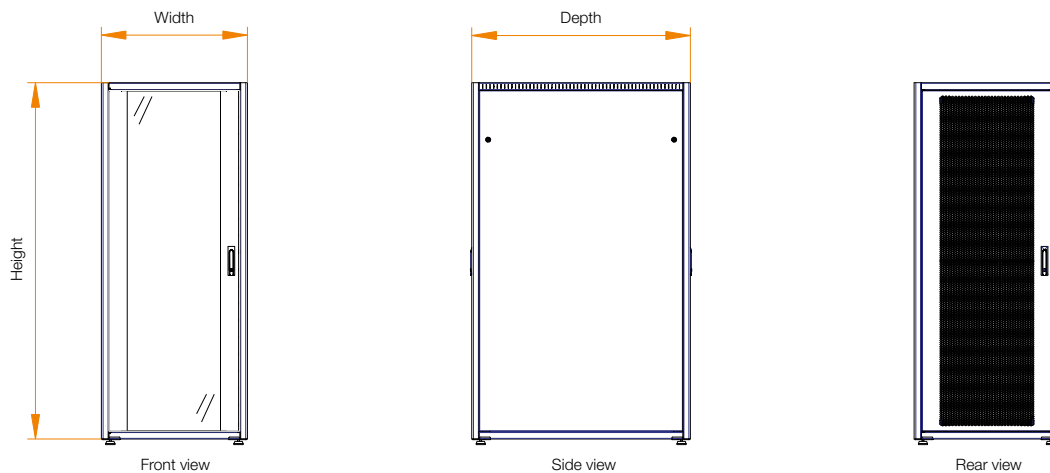

Technical features

The modular structure, is made of four (4), load-bearing, steel sheet, 2.0 mm-thick and rounded-corner profiles, to guarantee exceptional strength. Assembly and disassembly of the complete structure is straightforward and quick. The Rack can be supplied either fully assembled or in flat-pack packaging. Racks of this Series are available with tempered glass front door and 80% perforated rear door, both fitted with a swivel handle lock with key. Side panels are removable and fitted with a quarter-turn lock. On request, they can be supplied with lock with key.

Technical Specifications

Structure	Modular and disassemblable	Levelling feet	4 pcs of M10x35 mm
Material	2.0 mm steel sheet	Cable entry	Pre-cut, base and roof (optional brush)
Static load	1000 kg	Roof ventilation	Natural or forced (up to four fans)
19" Uprights	4 pcs, C=2.00 mm, 19" as per IEC 60297-1-2	Color	Epoxy powder Black RAL 9005
Front door	With 4.0 mm glass, tempered as per EN 12150-1	Protection degree	IP20 as per EN 60529
Rear door	Perforated 80%	Conformity	RoHS 2 Directive 2011/65 / EU
Side panels	Removable, 1.0 mm steel sheet, with ¼ turn lock	Warranty	2 years

Server IP20 600x1000 - Free standing

Construction Drawing

- 1 Modular and disassemblable structure
- 2 Depth-adjustable 19" uprights
- 3 Glass front door with swivel handle
- 4 80% perforated rear door with swivel handle
- 5 Removable side panels
- 6 Cable entry from base and roof
- 7 Allows the installation of ventilation
- 8 Levelling feet

Dimensions

Versions

P/N	Description	Units	Height	Width	Depth	Color
309070-AV-SZ	Server IP20 with glass and perforated doors	24	1156 mm	600 mm	1000 mm	Black, RAL 9005
309072-AV-SZ	Server IP20 with glass and perforated doors	34	1601 mm	600 mm	1000 mm	Black, RAL 9005
309074-AV-SZ	Server IP20 with glass and perforated doors	42	1957 mm	600 mm	1000 mm	Black, RAL 9005
309076-AV-SZ	Server IP20 with glass and perforated doors	48	2224 mm	600 mm	1000 mm	Black, RAL 9005