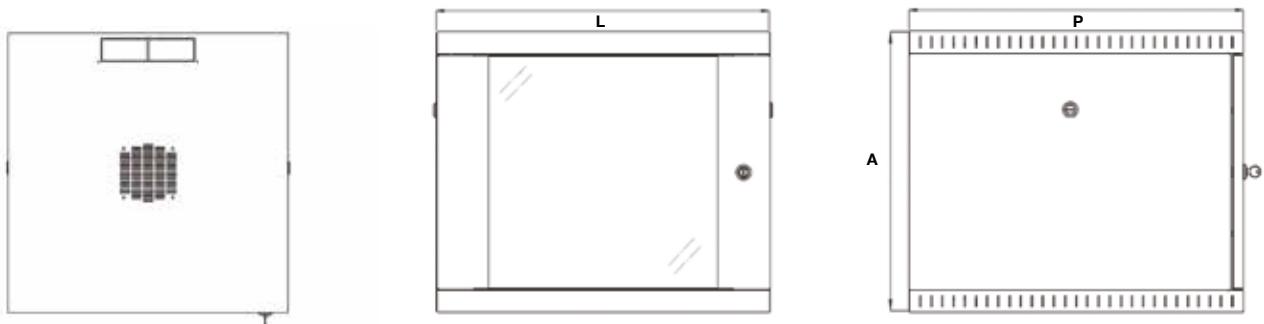

Technical Specifications

Structure	Assemblable/disassemblable by means of screws	Cable entry	Pre-cut base and roof
Material	2.0 and 1.5 mm steel sheet	Roof ventilation	Natural or forced (up to 1 fan)
Static load	80 kg	Color	Epoxy powder Black RAL 9005
19" Uprights	4 pcs, t=2.0 mm, 19" as per IEC 60297-1-2	Protection degree	IP20 according to EN 60529
Front door	Glass door, t=4.0 mm, tempered as per EN 12150-1	Conformity	RoHS 2 Directive 2011/65 / EU
Side panels	Removable, 1.0 mm steel sheet, with ¼ turn lock	Warranty	2 years

Office IP20 600x400 - Wall mount

Construction Drawing

- 1 Assemblable/disassemblable supporting structure
- 2 Depth-adjustable 19" uprights
- 3 Glass door with lock
- 4 Removable side panels
- 5 Cable entry from base and roof
- 6 Allows the installation of ventilation unit
- 7 Omega-type reinforcement and cable fixing

Dimensions

Versions

P/N	Description	Units	Height	Width	Depth	Color
000178-I	Office IP20 with glass door	6	371 mm	600 mm	400 mm	Black, RAL 9005
309051	Office IP20 with glass door	9	504 mm	600 mm	400 mm	Black, RAL 9005
309052	Office IP20 with glass door	12	637 mm	600 mm	400 mm	Black, RAL 9005
309053	Office IP20 with glass door	16	815 mm	600 mm	400 mm	Black, RAL 9005