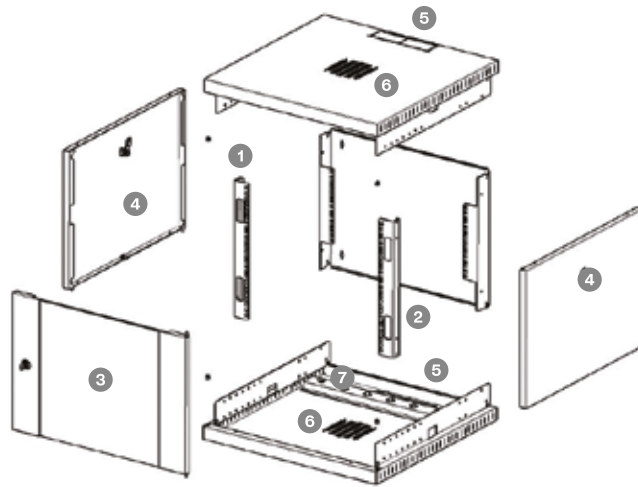

Office IP20 600x400 - Wall mount

Four (4) 19" uprights

Omega-type reinforcement and cable fixing for orderly cabling

Description

The Wall Office Series is the economical and safe way to house IT equipment. It offers flexibility to build up distribution points that will allow to position the floor wiring and IT equipment even where space is limited.

Technical features

The modular, load-bearing structure, is made of 2.0 and 1.5 mm-thick steel sheet to guarantee exceptional strength. The assembly/disassembly of the complete structure is straightforward and quick. The Rack Cabinet is supplied fully assembled. The front door is made of tempered glass fitted with a key lock. Side panels are removable and fitted with a quarter-turn lock. Upon request, side panels can be supplied with a key lock.

Technical Specifications

Structure	Assemblable/disassemblable by means of screws	Cable entry	Pre-cut base and roof
Material	2.0 and 1.5 mm steel sheet	Roof ventilation	Natural or forced (up to 1 fan)
Static load	80 kg	Color	Epoxy powder Black RAL 9005
19" Uprights	4 pcs, t=2.0 mm, 19" as per IEC 60297-1-2	Protection degree	IP20 according to EN 60529
Front door	Glass door, t=4.0 mm, tempered as per EN 12150-1	Conformity	RoHS 2 Directive 2011/65 / EU
Side panels	Removable, 1.0 mm steel sheet, with ¼ turn lock	Warranty	2 years

Office IP20 600x400 - Wall mount

Construction Drawing

- 1 Assemblable/disassemblable supporting structure
- 2 Depth-adjustable 19" uprights
- 3 Glass door with lock
- 4 Removable side panels
- 5 Cable entry from base and roof
- 6 Allows the installation of ventilation unit
- 7 Omega-type reinforcement and cable fixing