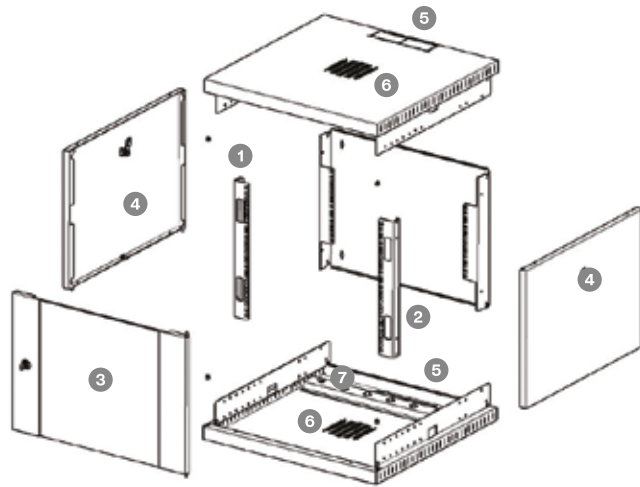

## Description

The Wall Office Series is the economical and safe way to house IT equipment. It offers flexibility to build up distribution points that will allow to position the floor wiring and IT equipment even where space is limited.

## Technical features

The modular, load-bearing structure, is made of 2.0 and 1.5 mm-thick steel sheet to guarantee exceptional strength. The assembly/disassembly of the complete structure is straightforward and quick. The Rack Cabinet is supplied fully assembled. The front door is made of tempered glass fitted with a key lock. Side panels are removable and fitted with a quarter-turn lock. Upon request, side panels can be supplied with a key lock.

## Technical Specifications

<b>Structure</b>	Assemblable/disassemblable by means of screws	<b>Cable entry</b>	Pre-cut base and roof
<b>Material</b>	2.0 and 1.5 mm steel sheet	<b>Roof ventilation</b>	Natural or forced (up to 1 fan)
<b>Static load</b>	80 kg	<b>Color</b>	Epoxy powder Black RAL 9005
<b>19" Uprights</b>	4 pcs, t=2.0 mm, 19" as per IEC 60297-1-2	<b>Protection degree</b>	IP20 according to EN 60529
<b>Front door</b>	Glass door, t=4.0 mm, tempered as per EN 12150-1	<b>Conformity</b>	RoHS 2 Directive 2011/65 / EU
<b>Side panels</b>	Removable, 1.0 mm steel sheet, with ¼ turn lock	<b>Warranty</b>	2 years

## Dimensions