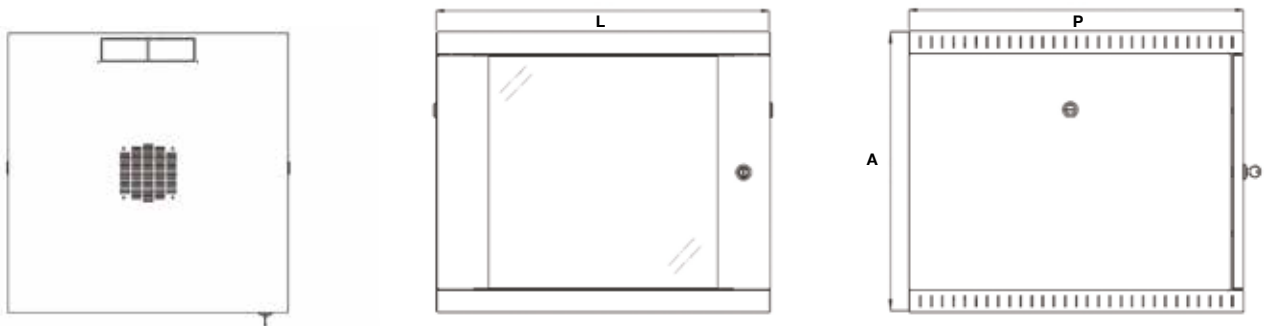

## Technical Specifications

<b>Structure</b>	Assemblable/disassemblable by means of screws	<b>Cable entry</b>	Pre-cut base and roof
<b>Material</b>	2.0 and 1.5 mm steel sheet	<b>Roof ventilation</b>	Natural or forced (up to 1 fan)
<b>Static load</b>	80 kg	<b>Color</b>	Epoxy powder Black RAL 9005
<b>19" Uprights</b>	4 pcs, t=2.0 mm, 19" as per IEC 60297-1-2	<b>Protection degree</b>	IP20 according to EN 60529
<b>Front door</b>	Glass door, t=4.0 mm, tempered as per EN 12150-1	<b>Conformity</b>	RoHS 2 Directive 2011/65 / EU
<b>Side panels</b>	Removable, 1.0 mm steel sheet, with ¼ turn lock	<b>Warranty</b>	2 years

## Dimensions

## Versions

P/N	Description	Units	Height	Width	Depth	Color
000178-I	Office IP20 with glass door	6	371 mm	600 mm	400 mm	Black, RAL 9005
309051	Office IP20 with glass door	9	504 mm	600 mm	400 mm	Black, RAL 9005
309052	Office IP20 with glass door	12	637 mm	600 mm	400 mm	Black, RAL 9005
309053	Office IP20 with glass door	16	815 mm	600 mm	400 mm	Black, RAL 9005