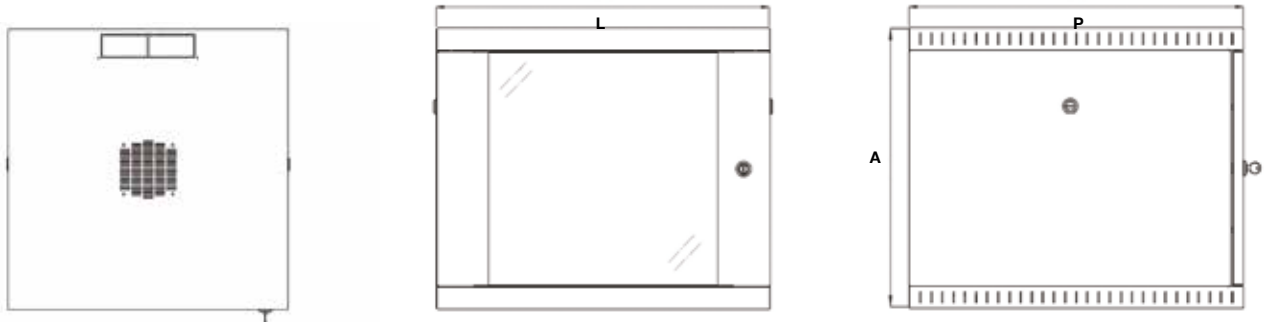

## Technical Specifications

<b>Structure</b>	Assemblable/disassemblable by means of screws	<b>Cable entry</b>	Pre-cut base and roof
<b>Material</b>	2.0 mm steel sheet / 1.5 mm	<b>Roof ventilation</b>	Natural or forced (up to 1 fan)
<b>Static load</b>	80 kg	<b>Color</b>	Epoxy powder Black RAL 9005
<b>19" Uprights</b>	4 pcs, t=2.0 mm, 19" as per IEC 60297-1-2	<b>Protection degree</b>	IP20 according to EN 60529
<b>Front door</b>	Glass door, t=4.0 mm, tempered as per EN 12150-1	<b>Conformity</b>	RoHS 2 Directive 2011/65 / EU
<b>Side panels</b>	Removable, 1.0 mm steel sheet, with ¼ turn lock	<b>Warranty</b>	2 years

# Office IP20 600x600 - Wall mount

## Dimensions

## Versions

P/N	Description	Units	Height	Width	Depth	Color
000179-I	Office IP20 with glass door	12	637 mm	600 mm	600 mm	Black, RAL 9005
000180-I	Office IP20 with glass door	16	815 mm	600 mm	600 mm	Black, RAL 9005
309149	Office IP20 with glass door	20	993 mm	600 mm	600 mm	Black, RAL 9005