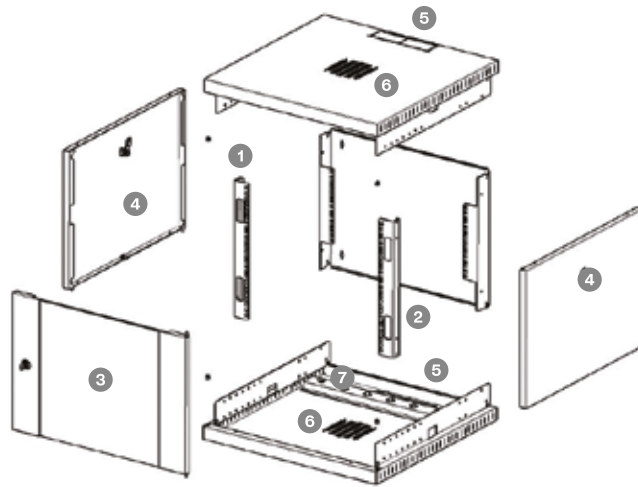

## Description

The Wall Office Series is the economical and safe way to house IT equipment. It offers flexibility to build up distribution points that will allow to position the floor wiring and IT equipment even where space is limited.

## Technical features

The modular, load-bearing structure, is made of 2.0 & 1.5 mm-thick steel sheet to guarantee exceptional strength. Assembly and disassembly of the complete structure is straightforward and quick. The Rack Cabinet is supplied fully assembled. The front door is made of tempered glass fitted with a key lock. Side panels are removable and fitted with a quarter-turn lock. Upon request, side panels can be supplied with a key lock.

## Technical Specifications

<b>Structure</b>	Assemblable/disassemblable by means of screws	<b>Cable entry</b>	Pre-cut base and roof
<b>Material</b>	2.0 mm steel sheet / 1.5 mm	<b>Roof ventilation</b>	Natural or forced (up to 1 fan)
<b>Static load</b>	80 kg	<b>Color</b>	Epoxy powder Black RAL 9005
<b>19" Uprights</b>	4 pcs, t=2.0 mm, 19" as per IEC 60297-1-2	<b>Protection degree</b>	IP20 according to EN 60529
<b>Front door</b>	Glass door, t=4.0 mm, tempered as per EN 12150-1	<b>Conformity</b>	RoHS 2 Directive 2011/65 / EU
<b>Side panels</b>	Removable, 1.0 mm steel sheet, with ¼ turn lock	<b>Warranty</b>	2 years

## Dimensions